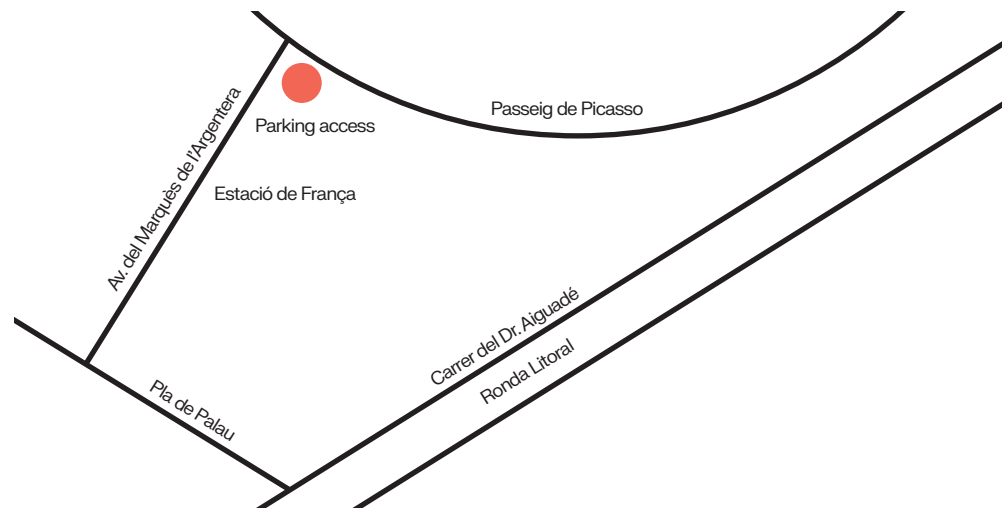

Av. Marquès
de l'Argentera, 22
Barcelona
T. 933 491 610
plural@bcn.cat

Opening times:
Monday to Friday
from 9 am to 2 pm
Monday to Thursday,
from 3 pm to 8 pm

How to get there:
Buses:
V19, H14, 47, 59, 120, D20,
N0, N6, N8, N28, V13, V15
Metro:
L1 (Arc de Triomf)
and L4 (Barceloneta)