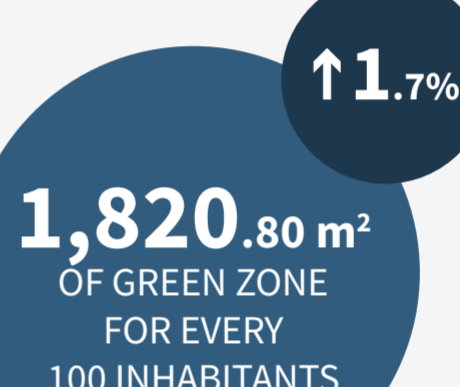

MAKING THE CITY WORK

Barcelona, a sustainable, smart urban model at the service of people.

● Figures for 2014 ● Variation 2011-2014 ● Figures for 2013 ● Variation 2011-2013

Public perception

Trend with regard to 2011 / Interview parameter / % population