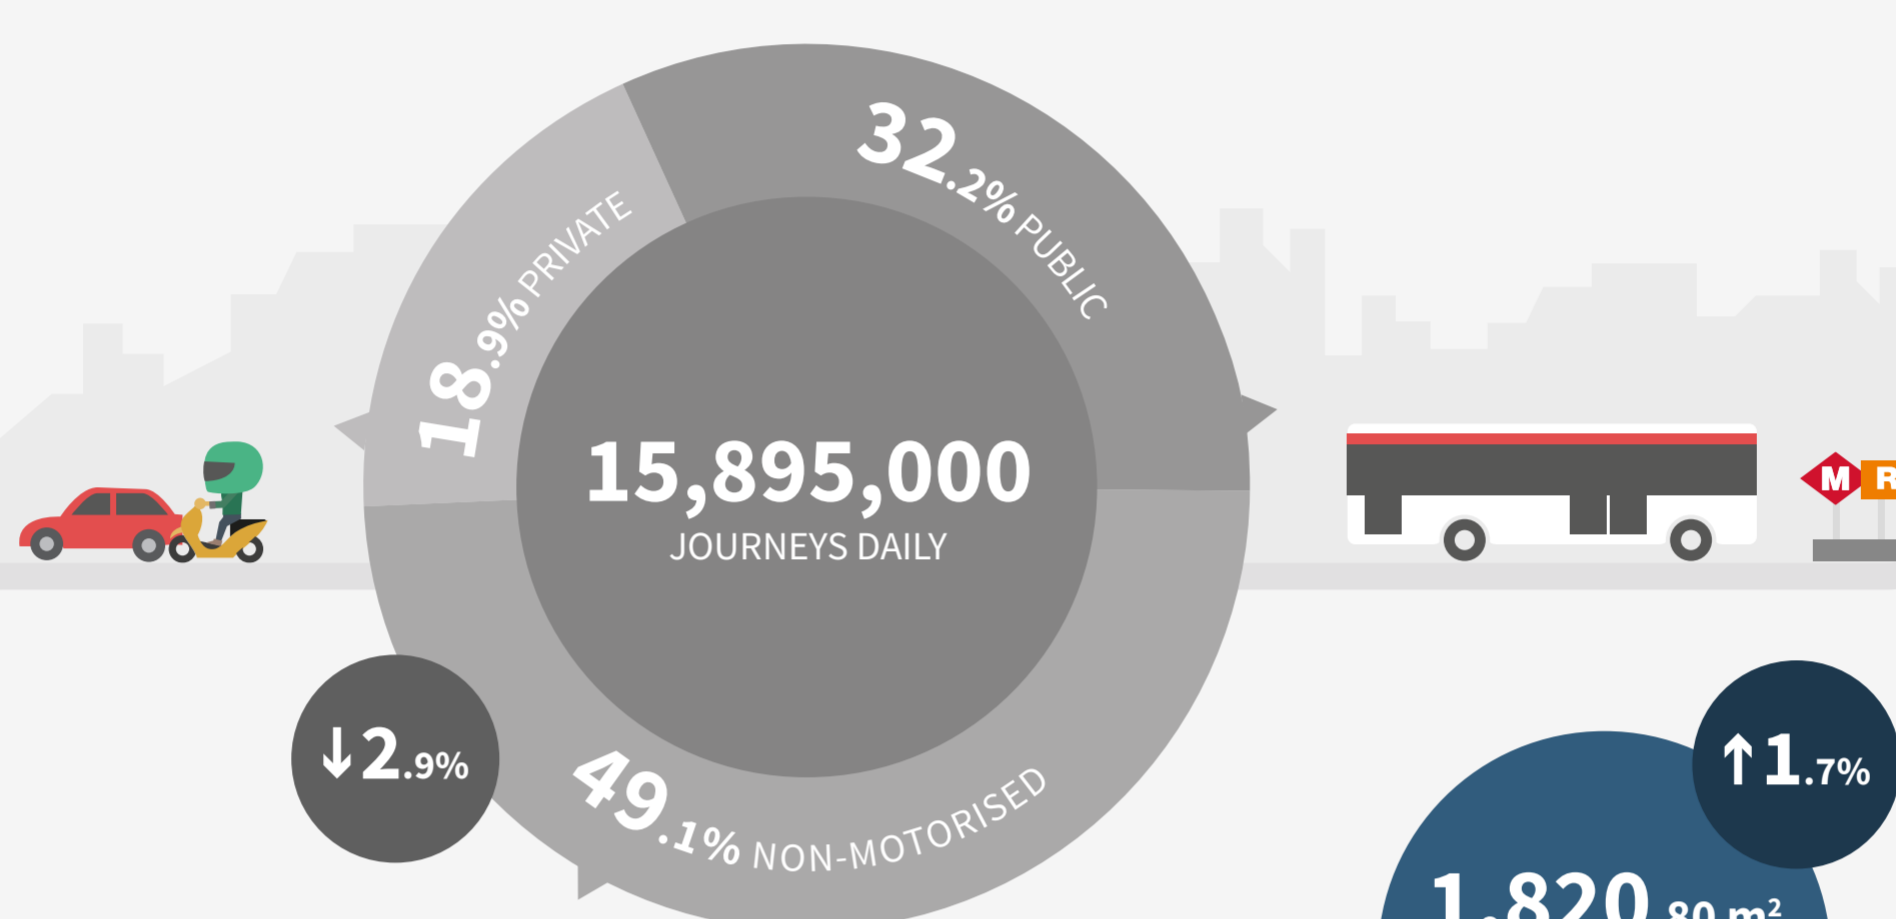

MAKING THE CITY WORK

Barcelona, a sustainable, smart urban model at the service of people.

● Figures for 2014 ● Variation 2011-2014 ● Figures for 2013 ● Variation 2011-2013

Public perception

Trend with regard to 2011 / Interview parameter / % population