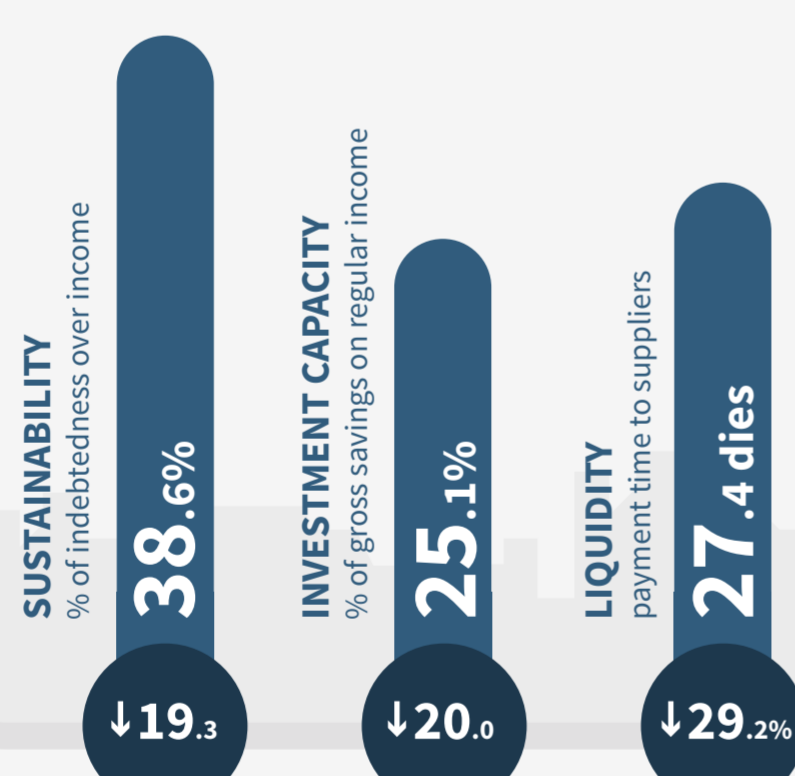

MAKING THE CITY WORK

Barcelona, a sustainable, smart urban model at the service of people.

● Figures for 2014 ● Variation 2011-2014 ● Figures for 2013 ● Variation 2011-2013

Public perception

Trend with regard to 2011 / Interview parameter / % population