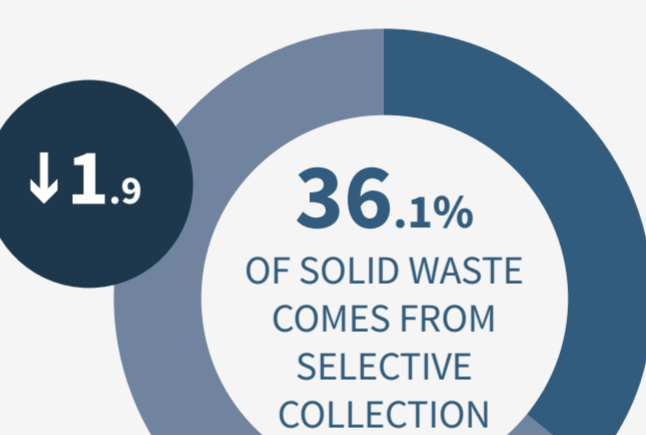

MAKING THE CITY WORK

Barcelona, a sustainable, smart urban model at the service of people.

● Figures for 2014 ● Variation 2011-2014 ● Figures for 2013 ● Variation 2011-2013

Public perception

Trend with regard to 2011 / Interview parameter / % population